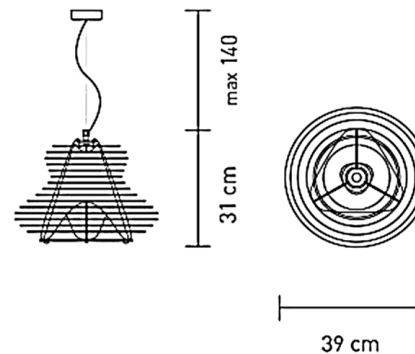

Faretto

While going beyond the traditional spotlight with its contemporary form, this lamp meets the need for light in a controlled direction. The rigorous geometry of the central cone is softened by the cuts and overlaid circles. Its transformative essence is most apparent in the double version in which two light sources are about to split.

Brand: **SLAMP**, MADE IN ITALY

Item type: Ceiling Lamp

Item code: FAR14SOS0001N_000

Designer: Nigel Coates

General Details: BLACK Cristalflex® & Polycarbonate
net 1.8kg ; gross: 2.9kg

Bulb suggestion: E27: 1 X 8W LED Filament or 1 X 75W max - Halogen

Dimension: 31H x 39Ø cm

Please click the link for more option and finishes:

<https://www.slamp.com/en/products/suspension/faretto-suspension/>